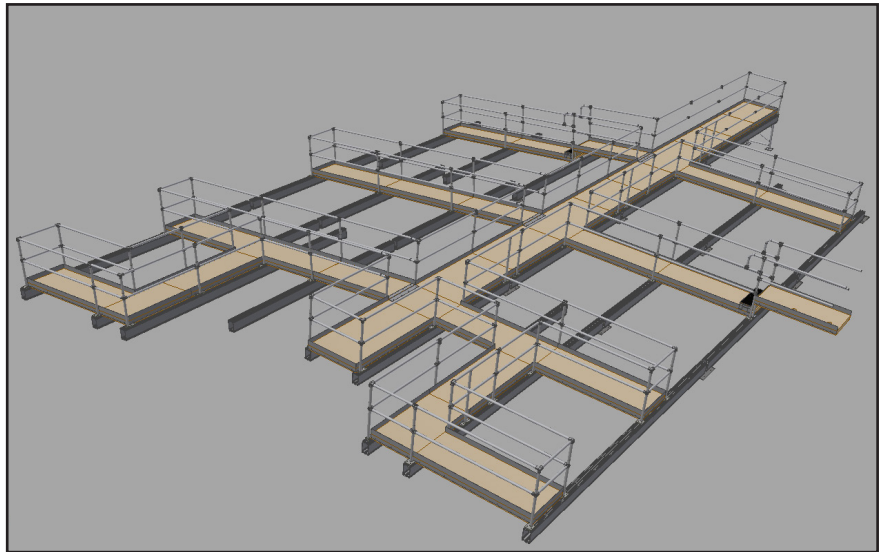

ACCESS PLATFORM SYSTEMS

Staging Concepts' staging systems and products are designed to maximize the functionality of any performance setting. We specialize in developing custom solutions to meet the needs of your theater and help you maximize your space.

To enhance an existing historical venue or be part of a new theater design, we offer a durable access platform system. By using our innovative Relia Beam support structures and SC90® Platforms, we can design a safe and reliable system to install above the stage and/or audience. This elevated walking system helps to keep staff, lighting products, and other staging equipment out of the audience's view.

By using our Relia Beams, the aluminum material helps reduce the weight of the overall system and also helps lessen the amount of weight on any existing structures. The access platform system can be integrated into an existing structure, requiring few or no changes, therefore appealing to renowned theaters to help uphold their historical significance.

Contact a Staging Concepts representative today to discuss adding a durable access platform system to your theater.

ELEVATE YOUR EXPERIENCE

Performing art centers, theaters, and auditoriums demand durable and high-quality equipment, and we can perfectly fulfill this need. We look forward to discussing your theater needs.

We elevate all people's abilities to safely access and enjoy amazing life experiences.

7008 Northland Drive · Suite 150 · Minneapolis, MN 55428 · www.stagingconcepts.com · 763.533.2094