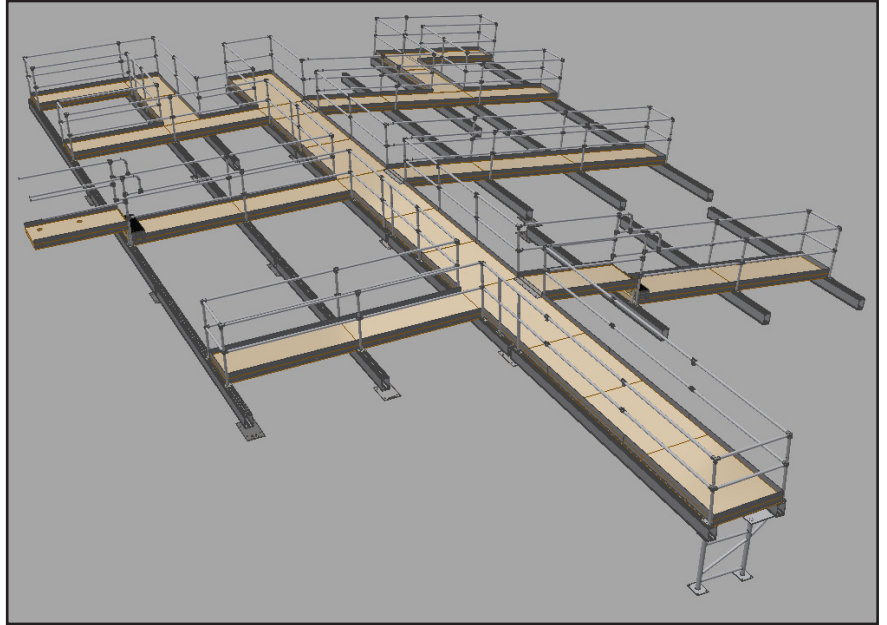

ACCESS PLATFORM SYSTEMS

Staging Concepts' staging systems and products are designed to maximize the functionality of any performance setting. We specialize in developing custom solutions to meet the needs of your theater and help you maximize your space.

To enhance an existing historical venue or be part of a new theater design, we offer a durable access platform system. By using our innovative Relia Beam support structures and SC90® Platforms, we can design a safe and reliable system to install above the stage and/or audience. This elevated walking system helps to keep staff, lighting products, and other staging equipment out of the audience's view.

By using our Relia Beams, the aluminum material helps reduce the weight of the overall system and also helps lessen the amount of weight on any existing structures. The access platform system can be integrated into an existing structure, requiring few or no changes, therefore appealing to renowned theaters to help uphold their historical significance.

Contact a Staging Concepts representative today to discuss adding a durable access platform system to your theater.

ELEVATE YOUR EXPERIENCE

Performing art centers, theaters, and auditoriums demand durable and high-quality equipment, and we can perfectly fulfill this need. We look forward to discussing your theater needs.

We elevate all people's abilities to safely access and enjoy amazing life experiences.

7008 Northland Drive · Suite 150 · Minneapolis, MN 55428 · www.stagingconcepts.com · 763.533.2094