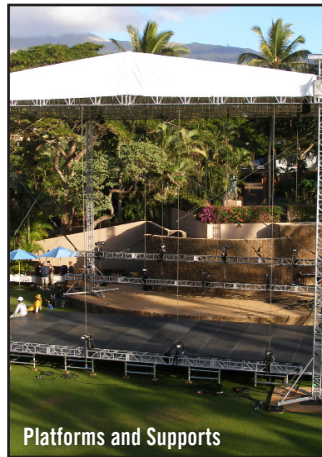

Temporary Stair Units

PRODUCTION & RENTAL

Staging Concepts offers the most advanced durable and lightweight equipment in the industry.

Staging Concepts designs and customizes staging solutions to perfectly meet the needs of production and rental companies. From substantial stage setups to staging for small events, we design and build versatile production equipment. Our equipment is of the finest quality, requiring no tools, making it easy and efficient for setup and tear down. Each product is designed to withstand the harshest of weather conditions, guaranteeing that any product we provide will last for years to come.

QUALITY

Because our in-house design team consists of experienced engineers, we have the expertise to produce superior products.

DURABILITY

We have a proven track record of more than 30 years of manufacturing products that are designed to last.

CUSTOM

Staging Concepts is known for its ability to come up with creative solutions for any facility or venue needs.

FULL SERVICE

We guarantee full service in budgeting, custom drawings, manufacturing, project management, and installation.

INTERNATIONAL

We have the capability to deliver projects worldwide. We provide superior customer service to clients internationally.

Platforms and Supports