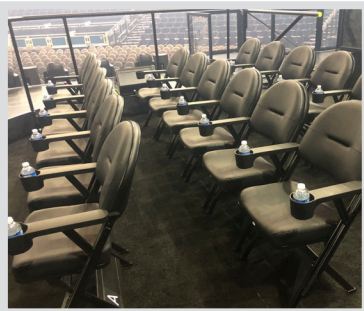

Custom Options

Add your unique style to the Premium Series with options like leg covers, slip covers, custom logos, permanent or detachable arms, wood grain or solid channel trim, custom upholsteries, cup holders, and other options.