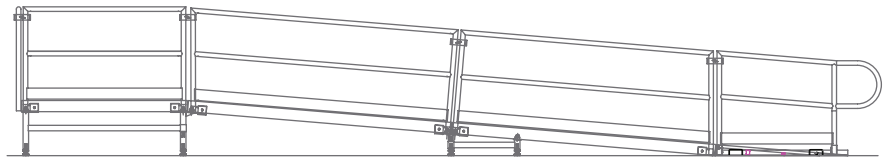

HANDICAP ACCESSIBLE RAMPS

Many venues and events require handicap accessible spaces, which is why Staging Concepts offers portable handicap accessible ramps to match up to its portable platforms. These ramps are available to match your stage height, whether it is fixed or adjustable. Additionally, Staging Concepts' handicap accessible ramps can be custom designed to meet the needs of the space. To make ramps compliant with ADA standards, Staging Concepts recommends and provides quadruple, slip resistant surface along with a continuous handrail.

The following are example layouts for a 36" high Handicap Accessible Ramp matching up to a 36" high stage.

Side A
Elevation View
36" high Handicap Accessible Ramp

Side B
Elevation View
36" high Handicap Accessible Ramp

Side C
Elevation View
36" high Handicap Accessible Ramp

56" high Handicap Accessible Ramp for 56" high stage
(actual photo)