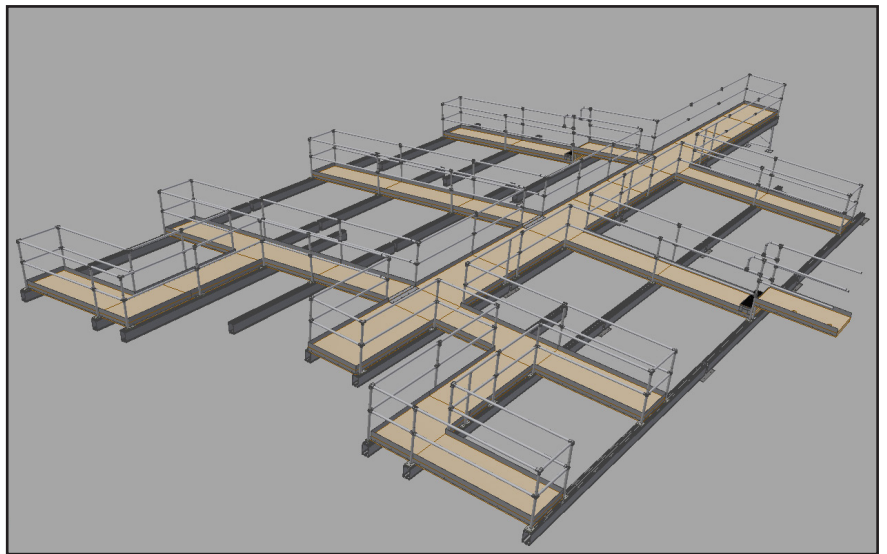

CATWALK SYSTEMS

Staging Concepts' staging systems and products are designed to maximize the functionality of any performance setting. We specialize in developing custom solutions to meet the needs of your theater and help you maximize your space.

To enhance an existing historical venue or be part of a new theater design, we offer a durable catwalk solution. By using our innovative Relia Beam support structures and SC90® Platforms, we can design a safe and reliable system to install above the stage and/or audience. This elevated walking system helps to keep staff, lighting products, and other staging equipment out of the audience's view.

By using our Relia Beams, the aluminum material helps reduce the weight of the overall system and also helps lessen the amount of weight on any existing structures. The catwalk system can be integrated into an existing structure, requiring few or no changes, therefore appealing to renowned theaters to help uphold their historical significance.

Contact a Staging Concepts representative today to discuss adding a durable catwalk system to your theater.

ELEVATE YOUR EXPERIENCE

Performing art centers, theaters, and auditoriums demand durable and high-quality equipment, and we can perfectly fulfill this need.

We look forward to discussing your theater needs.

We elevate all people's abilities to safely access and enjoy amazing life experiences.

7008 Northland Drive · Suite 150 · Minneapolis, MN 55428 · www.stagingconcepts.com · 763.533.2094