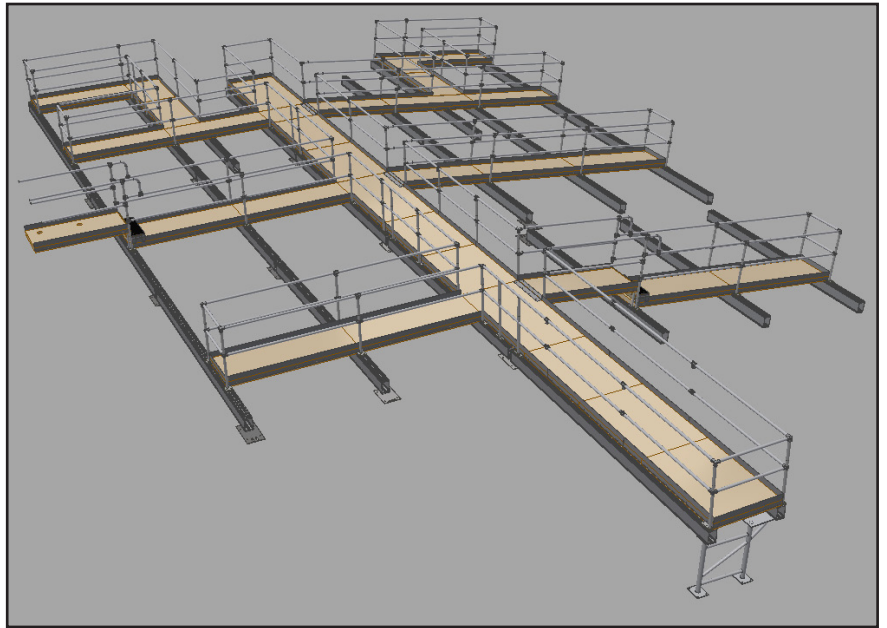

CATWALK SYSTEMS

Staging Concepts' staging systems and products are designed to maximize the functionality of any performance setting. We specialize in developing custom solutions to meet the needs of your theater and help you maximize your space.

To enhance an existing historical venue or be part of a new theater design, we offer a durable catwalk solution. By using our innovative Relia Beam support structures and SC90® Platforms, we can design a safe and reliable system to install above the stage and/or audience. This elevated walking system helps to keep staff, lighting products, and other staging equipment out of the audience's view.

By using our Relia Beams, the aluminum material helps reduce the weight of the overall system and also helps lessen the amount of weight on any existing structures. The catwalk system can be integrated into an existing structure, requiring few or no changes, therefore appealing to renowned theaters to help uphold their historical significance.

Contact a Staging Concepts representative today to discuss adding a durable catwalk system to your theater.

ELEVATE YOUR EXPERIENCE

Performing art centers, theaters, and auditoriums demand durable and high-quality equipment, and we can perfectly fulfill this need.

We look forward to discussing your theater needs.

We elevate all people's abilities to safely access and enjoy amazing life experiences.

7008 Northland Drive · Suite 150 · Minneapolis, MN 55428 · www.stagingconcepts.com · 763.533.2094