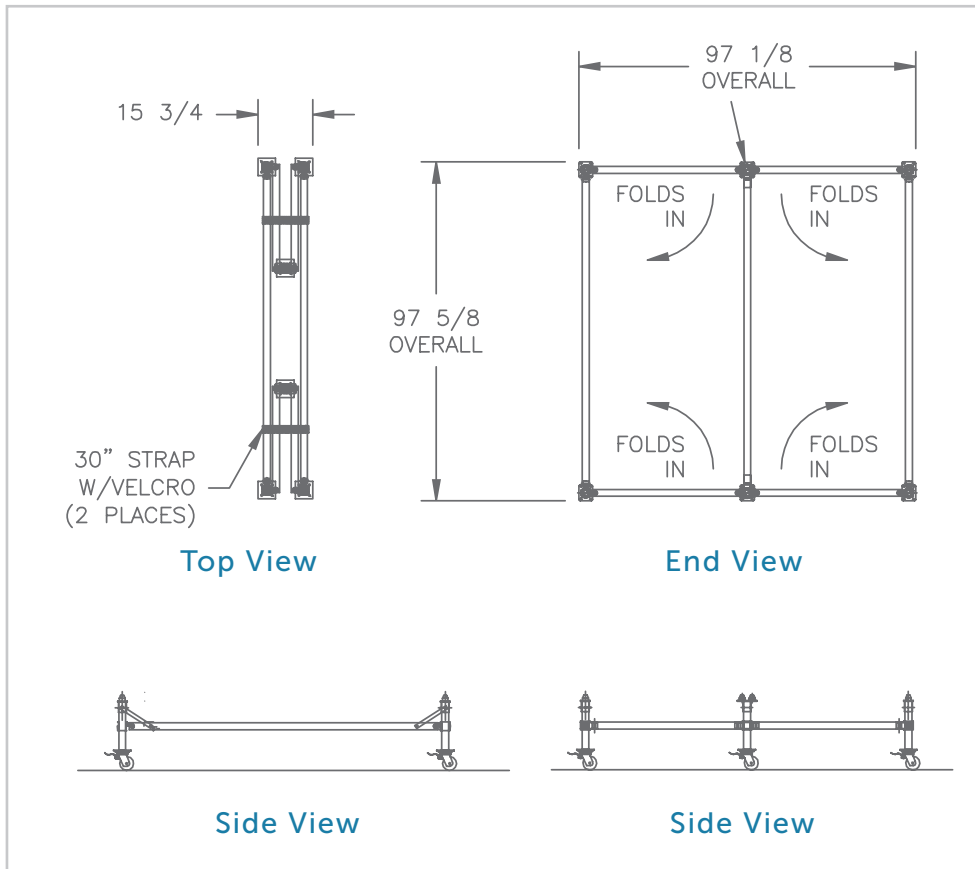

ADVANTAGES

Efficiency

- Sets up in minutes with only two people
- When platforms are taken off, drum riser understructure folds up quickly and easily into storage position
- Locking casters allow drum riser to roll into place and lock into static position

TECHNICAL SPECIFICATIONS

Staging Concepts' Rolling Drum Riser Understructure complies with the following:

- Material: HREW 14 gauge steel tubing
- Casters: 4" (102 mm) locking casters
- Finish: Black powder coat

DIMENSIONS, WEIGHTS, AND FINISH OPTIONS

8' L x 8' W x 13.5" H   43 lbs / 19.5 kg
(2.44 m x 2.44 m x 342 mm)

8' L x 8' W x 16" H   45 lbs / 20.4 kg
(2.44 m x 2.44 m x 406 mm)

8' L x 8' W x 18" H   48 lbs / 21.8 kg
(2.44 m x 2.44 m x 457 mm)

8' L x 8' W x 24" H   50 lbs / 22.7 kg
(2.44 m x 2.44 m x 610 mm)

8' L x 8' W x 30" H   55 lbs / 24.9 kg
(2.44 m x 2.44 m x 762 mm)

Other sizes: 6' L x 6' W and 6' L x 8' W

*Custom sizes and surfaces are available upon request

ROLLING DRUM RISER UNDERSTRUCTURE SCHEMATICS

**STAGING
CONCEPTS**

A Trex® Company

We elevate all people's abilities to safely access and enjoy amazing life experiences.

8400 Wyoming Avenue N · Suite 100 · Minneapolis, MN 55445 · www.stagingconcepts.com · 763.533.2094