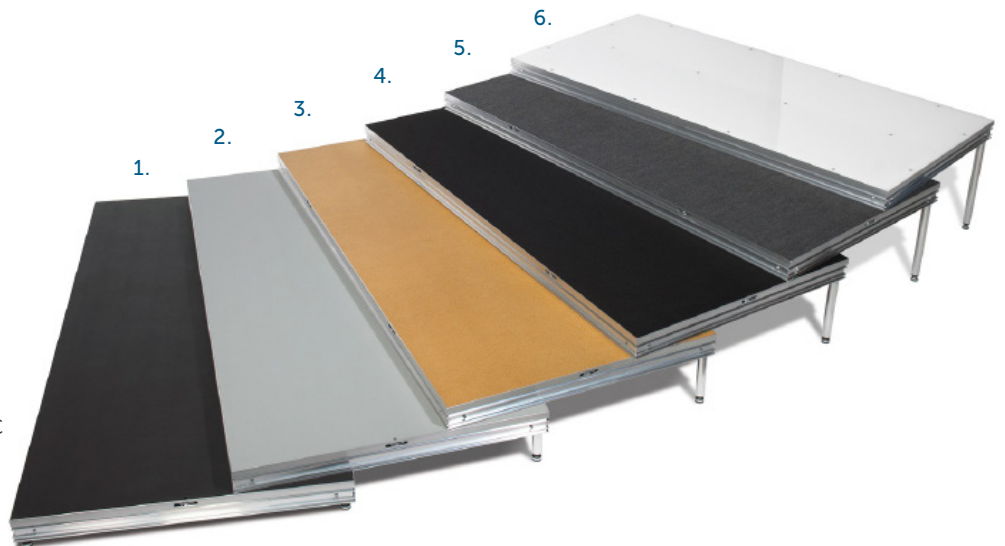

ROLLING DRUM RISER

Staging Concepts' Rolling Drum Riser complements your performance stage setup. Its understructure has dual locking casters to keep the riser in place during performances. When not in use, its understructure collapses for easy storage and transport. The Rolling Drum Riser is for use with SC90 Platforms.

Rolling Drum Riser

SC90 Platform/Decks are available in the following surface options:

1. HDPE – black
2. HDPE – gray
3. Plyron – tempered hardboard
4. Carpet – black
5. Carpet – gray
6. Acrylic – opaque (clear acrylic also available)

ADVANTAGES

Efficiency

- Sets up in minutes with only two people
- When platforms are taken off, drum riser understructure folds up quickly and easily into storage position
- Locking casters allow drum riser to roll into place and lock into static position

TECHNICAL SPECIFICATIONS

Staging Concepts' Rolling Drum Riser Understructure complies with the following:

- Material: HREW 14 gauge steel tubing
- Casters: 4" (102 mm) locking casters
- Finish: Black powder coat