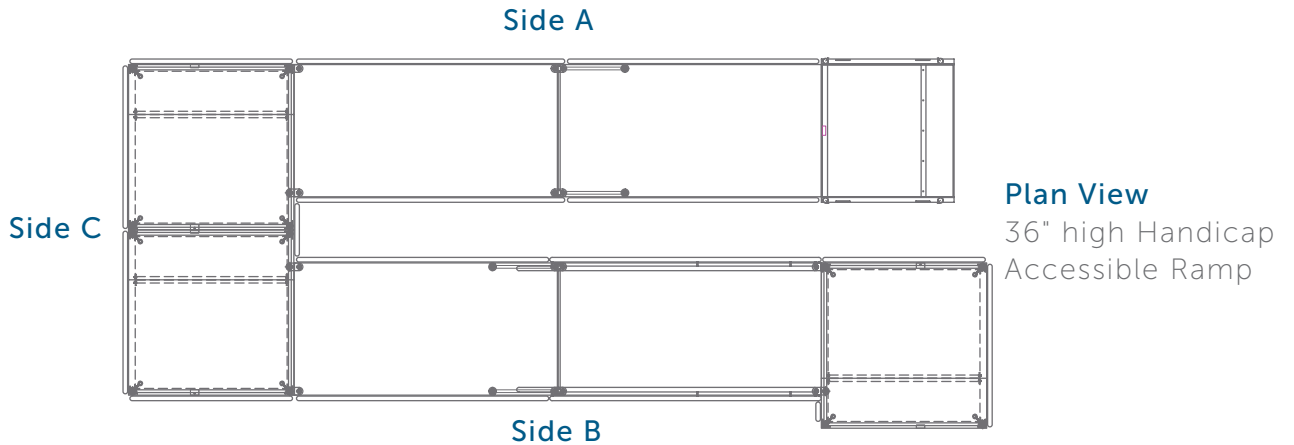

HANDICAP ACCESSIBLE RAMPS

Many venues and events require handicap accessible spaces, which is why Staging Concepts offers portable handicap accessible ramps to match up to its portable platforms. These ramps are available to match your stage height, whether it is fixed or adjustable. Additionally, Staging Concepts' handicap accessible ramps can be custom designed to meet the needs of the space. To make ramps compliant with ADA standards, Staging Concepts recommends and provides quadruple, slip resistant surface along with a continuous handrail.

The following are example layouts for a 36" high Handicap Accessible Ramp matching up to a 36" high stage.

Side A
Elevation View
36" high Handicap Accessible Ramp

Side B
Elevation View
36" high Handicap Accessible Ramp

Side C
Elevation View
36" high Handicap Accessible Ramp

56" high Handicap Accessible Ramp for 56" high stage
(actual photo)