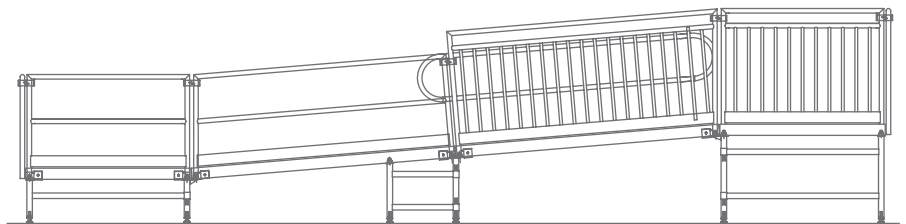

HANDICAP ACCESSIBLE RAMPS

Many venues and events require handicap accessible spaces, which is why Staging Concepts offers portable handicap accessible ramps to match up to its portable platforms. These ramps are available to match your stage height, whether it is fixed or adjustable. Additionally, Staging Concepts' handicap accessible ramps can be custom designed to meet the needs of the space. To make ramps compliant with ADA standards, Staging Concepts recommends and provides quadruple, slip resistant surface along with a continuous handrail.

The following are example layouts for a 36" high Handicap Accessible Ramp matching up to a 36" high stage.

Side A
Elevation View
36" high Handicap Accessible Ramp

Side B
Elevation View
36" high Handicap Accessible Ramp

Side C
Elevation View
36" high Handicap Accessible Ramp

56" high Handicap Accessible Ramp for 56" high stage
(actual photo)