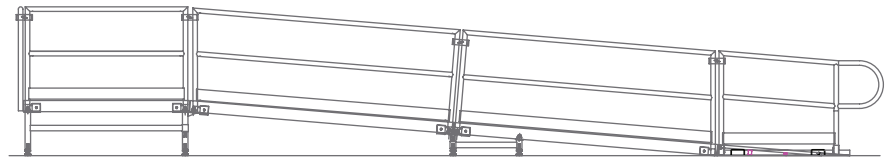

HANDICAP ACCESSIBLE RAMPS

Many venues and events require handicap accessible spaces, which is why Staging Concepts offers portable handicap accessible ramps to match up to its portable platforms. These ramps are available to match your stage height, whether it is fixed or adjustable. Additionally, Staging Concepts' handicap accessible ramps can be custom designed to meet the needs of the space. To make ramps compliant with ADA standards, Staging Concepts recommends and provides quadruple, slip resistant surface along with a continuous handrail.

The following are example layouts for a 36" high Handicap Accessible Ramp matching up to a 36" high stage.

Side A
Elevation View
36" high Handicap Accessible Ramp

Side B
Elevation View
36" high Handicap Accessible Ramp

Side C
Elevation View
36" high Handicap Accessible Ramp

56" high Handicap Accessible Ramp for 56" high stage
(actual photo)